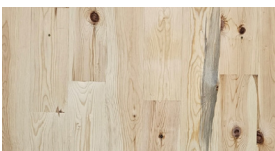

Weathered Circle Sawn Pine

Tongue and groove, random length, 2-1/4", 3", 5" width, square edge. Choose to have it a light sanding or not at all. While supplies last. This is wall paneling and ceiling paneling, not flooring.

Circle Sawn White Oak

Tongue and groove, random length, random width (3", 4", 5"), micro beveled edge, square end matched, 50/50 sanding. This can be flooring, wall paneling, and ceiling paneling.

Circle Sawn Red Oak

Tongue and groove, random length, random width (3", 4", 5"), micro beveled edge, square end matched, 50/50 sanding. This can be flooring, wall paneling, and ceiling paneling.

Smooth Pine

Tongue and groove, random length, 6" width, Miro beveled edge, square end matched. This can be flooring, wall paneling, and ceiling paneling.