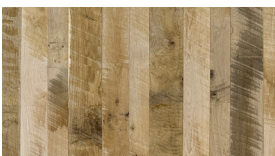

At Aitkin Hardwoods, we offer craftsmanship you can't buy at a box store. Stop in for a visit to see our wide offering of species and finishes. Our product lines include fireplace mantels, flooring and paneling, and pine box beams.

Circle Sawn Pine

Tongue and groove, random length, random width (3", 4", 5"), micro beveled edge, square end matched, 50/50 sanding. This can be flooring, wall paneling, and ceiling paneling. This also comes in random length, 6" width.

Weathered Circle Sawn Pine

Tongue and groove, random length, 2-1/4", 3", 5" width, square edge. Choose to have it a light sanding or not at all. While supplies last. This is wall paneling and ceiling paneling, not flooring.

Circle Sawn White Oak

Tongue and groove, random length, random width (3", 4", 5"), micro beveled edge, square end matched, 50/50 sanding. This can be flooring, wall paneling, and ceiling paneling.

Circle Sawn Red Oak